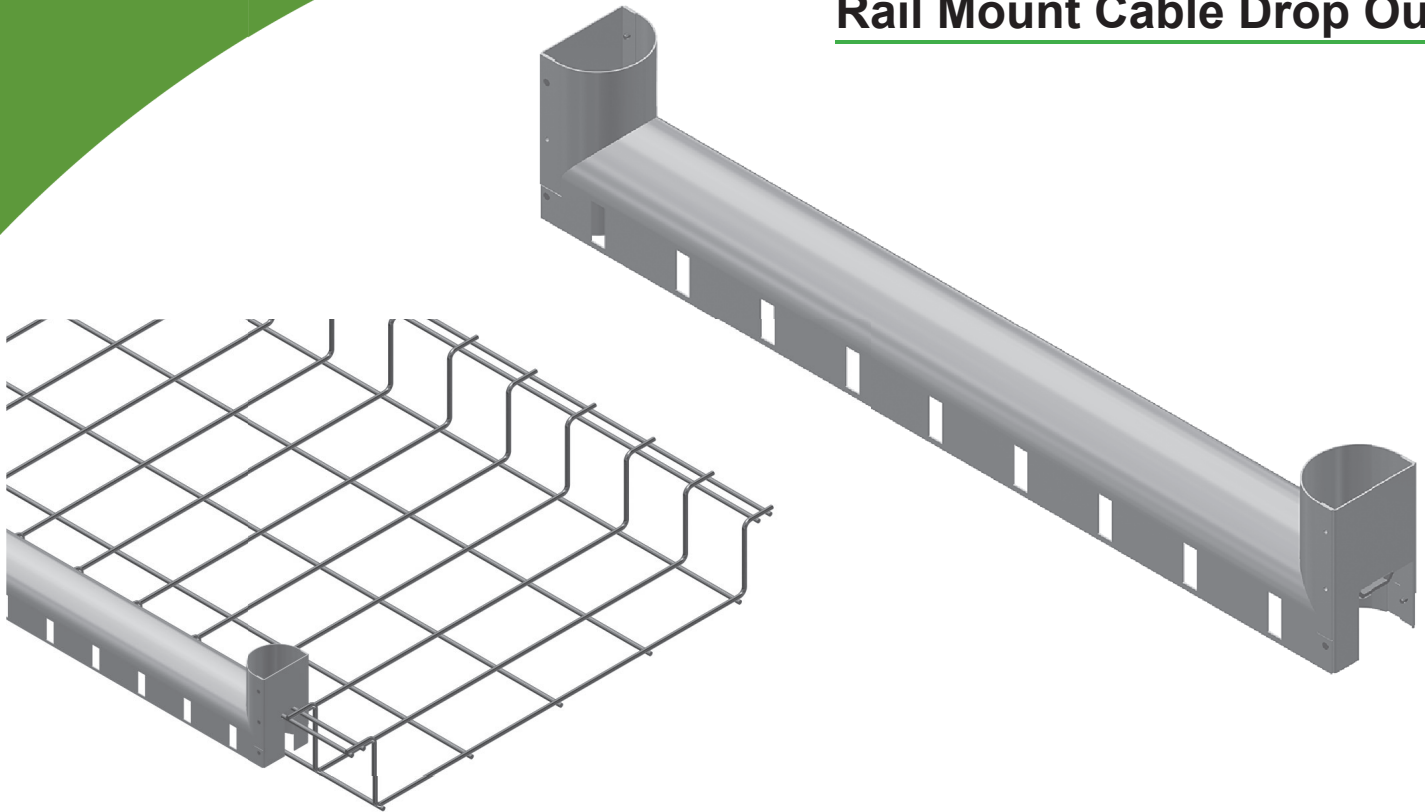

## Rail Mount Cable Drop Out

Inside the data center, cable management is as important as the equipment itself. Supporting and running large amounts of cables is a challenge especially when those cables need to exit the tray. The Mega Snake side mounted cable drop out offers ultimate support for the high capacity data center cable runs while not compromising the cable tray itself. By bolting onto the universal rail system of the Mega Snake, the side mount unit allows for simple cable egress directly off the side of the tray without having to make any cuts or modifications preserving the strength and integrity of the tray. Ideally suited for supporting and protecting copper and fiber optic cables as they enter and exit the tray.

- Fits Mega Snake tray only.
- Available in 12", 18", and 24" versions.
- The Cable Dropout comes in standard galvanized, white or black powder coat or in a custom color to match any data center.
- Drop out bolts directly to the universal rail system of the 801 Series Mega Snake which allows for easy moves, adds or changes when needed.
- Provides a smooth surface for horizontal cable direction changes.
- The 180° smooth bend ensures cables do not have any potential pinch points or kinks.

Part Number	Description
CM 708-75-11744	Rail Mount Cable Dropout for 12" Mega Snake Tray
CM 708-75-11747	Rail Mount Cable Dropout for 18" Mega Snake Tray
CM 708-75-11741	Rail Mount Cable Dropout for 24" Mega Snake Tray