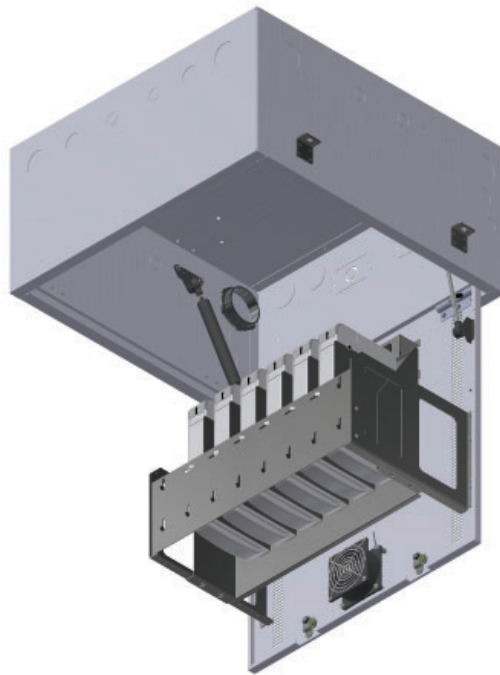

Overhead Distribution Module with Integrated Power Supply

Applications: This fully assembled ceiling mount enclosure with Integrated Power Supply installs in 2' x 2', 2' x 4' and 2' x 6' drop ceilings. 6 RU of standard 19" passive rack mountable space and is fitted with a horizontal cable slack manager. Door has a capacity of over 50 pounds and can be customized to user specifications to accept other component structures.

Part Number	Size
CM 708-SK-0647 - AC Power	24" L x 24" W x 12" D
<i>120V Power module with 7 NEMA 20A receptacles, 120V Exhaust Fan</i>	
CM 708-SK-0613 - DC Power	24" L x 24" W x 12" D
<i>750 Watt Power Supply, 120V Exhaust Fan</i>	

Features:

- Integrated power supply
- Welded corners
- Lockable secure cover design
- Removable door mounted assembly for 19" rack mounted panels and active equipment
- Total of 6 RU rack mountable space
- Adjustable ONT Shelf
- 2 1/2" knockout for conduit
- Multiple knockout configurations available
- Cover opens safely with two built-in pneumatic cylinders
- Constructed from 16 GA galvanized steel
- Four point built-in support brackets for threaded rod or hangers
- Additional bracket configurations available
- Exhaust fan built into cover
- Door assisted gas struts
- Built in cable management
- Customized solutions available