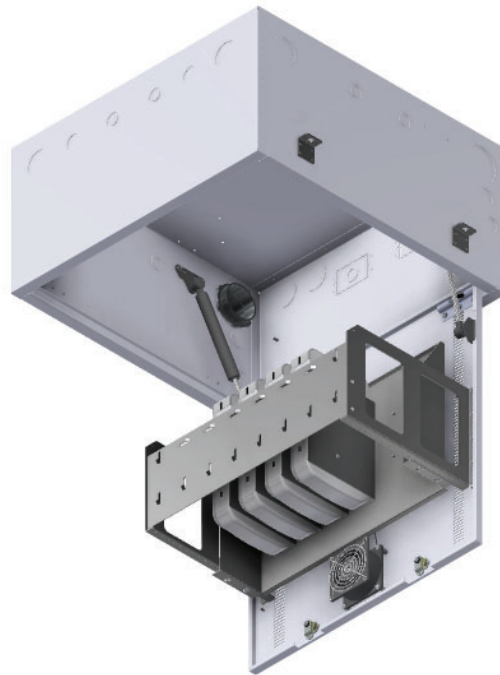

Overhead Distribution Module (Non-Powered)

Applications: This fully assembled ceiling mount enclosure installs in 2' x 2', 2' x 4' and 2' x 6' drop ceilings. 6 RU of standard 19" passive rack mountable space and is fitted with a horizontal cable slack manager. Door has a capacity of over 50 pounds and can be customized to user specifications to accept other component structures.

Part Number	Size
CM708-SK-0633	24" L x 24" W x 12" D - 48 V Exhaust Fan
CM708-SK-0629	24" L x 24" W x 12" D - 120 V Exhaust Fan

Features:

- Welded corners
- Lockable secure cover design
- Removable door mounted assembly for 19" rack mounted panels and active equipment
- Total of 6 RU rack mountable space
- Adjustable ONT Shelf
- 2 ½" knockout for conduit
- Multiple knockout configurations available
- Cover opens safely with two built-in pneumatic cylinders
- Exhaust fan built into cover
- Constructed from 16 GA galvanized steel with customer specified powder coat finish available
- Multiple sizes available
- Four point built-in support brackets for threaded rod or hangers
- Additional bracket configurations available