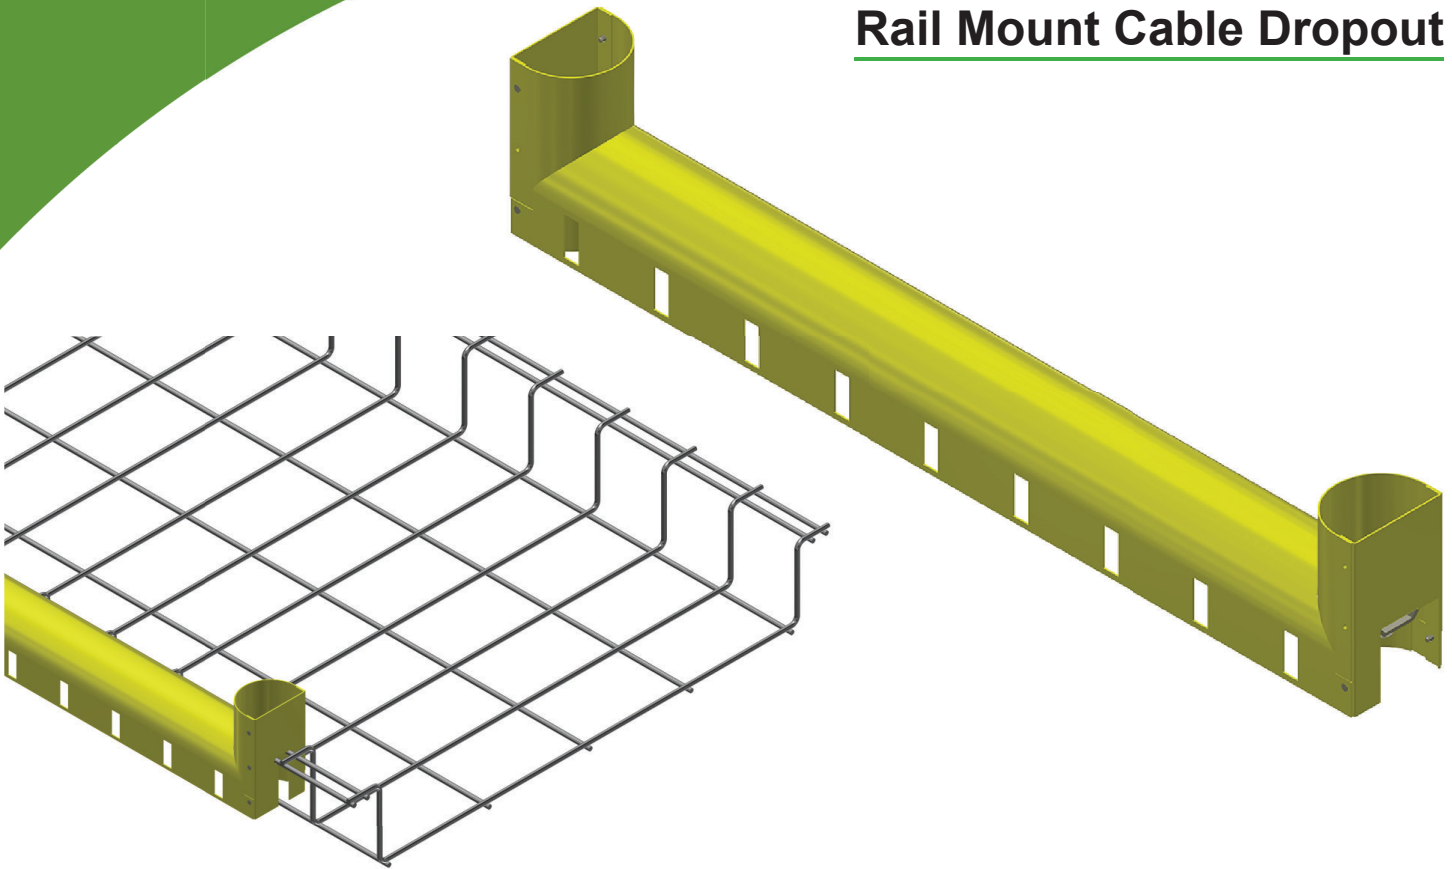

Rail Mount Cable Dropout

Inside the data center, cable management is as important as the equipment itself. Supporting and running large amounts of cables is a challenge especially when those cables need to exit the tray. The Mega Snake side mounted cable drop out offers ultimate support for the high capacity data center cable runs while not compromising the cable tray itself. By bolting onto the universal rail system of the Mega Snake, the side mount unit allows for simple cable egress directly off the side of the tray without having to make any cuts or modifications preserving the strength and integrity of the tray. Ideally suited for supporting and protecting copper and fiber optic cables as they enter and exit the tray.

- Available in 12", 18", and 24" versions.
- The Cable Dropout comes in standard galvanized, white or black powder coat or in a custom color to match any data center.
- Drop out bolts directly to the universal rail system of the 801 Series Mega Snake which allows for easy moves, adds or changes when needed.
- Provides a smooth surface for horizontal cable direction changes.
- The 180° smooth bend ensures cables do not have any potential pinch points or kinks.

Part Number	Description
CM 708-75-11744	Rail Mount Cable Dropout for 12" Mega Snake Tray
CM 708-75-11747	Rail Mount Cable Dropout for 18" Mega Snake Tray
CM 708-75-11741	Rail Mount Cable Dropout for 24" Mega Snake Tray