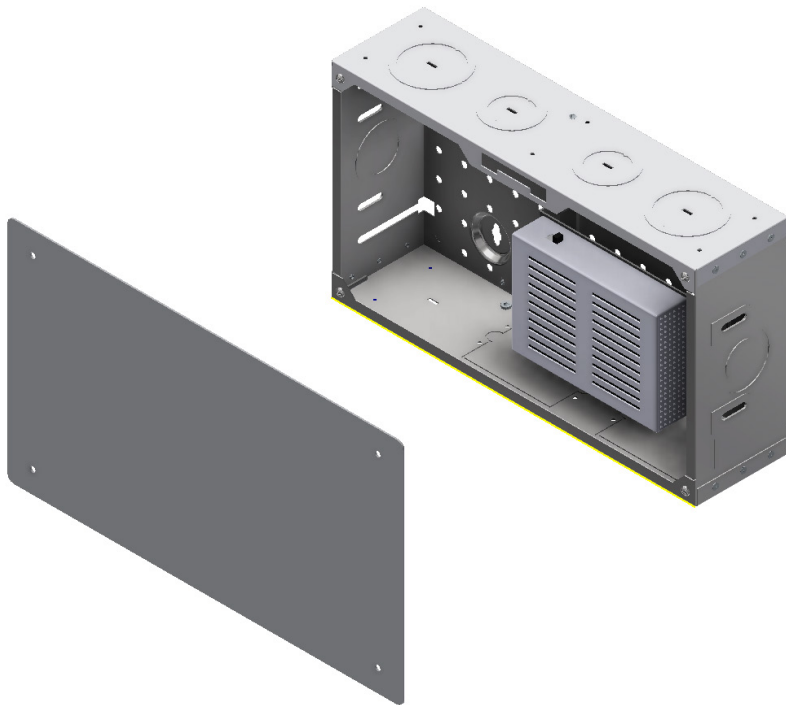

## Wall Mount Mini ONT Box, Recessed Mount

CM 708-SK-0604

Recessed wall mounted enclosure with flush mount cover. Offers a secure consolidation point for open offices, small horizontal closets, Mini ONT and multimedia installations. Use in dorm rooms, general office spaces and hospitality environments. Provides a secure 14" wide by 8" high space for equipment up to 3 1/2" deep. Perforated back panel with multiple EKO's. Manufactured from 20 GA galvanized steel. Available with solid or ventilated screw on front panel.

### Dimensions as Shown

Length	Width	Depth
14"	8"	3 1/2"

**SNAKE TRAY®**

Snake Tray® products are covered by one or more of the following patents: #6637704, #6637165, #6463704, #6460812, #6449912, #6361000, #6347493, #6019323, #6347493, #6449912, #6460812, #5953870, #5839702, #6926236, #7168212, #7959019. Foreign Patents: Australia #737813, #748160, #749488, #776643, #776644. Canada #2251732, #2319624, #2303081, #2396792. Japan #3723224. Mexico #204995, #229386, #220889. Europe #1012938, 1012937. Other Patents Pending.