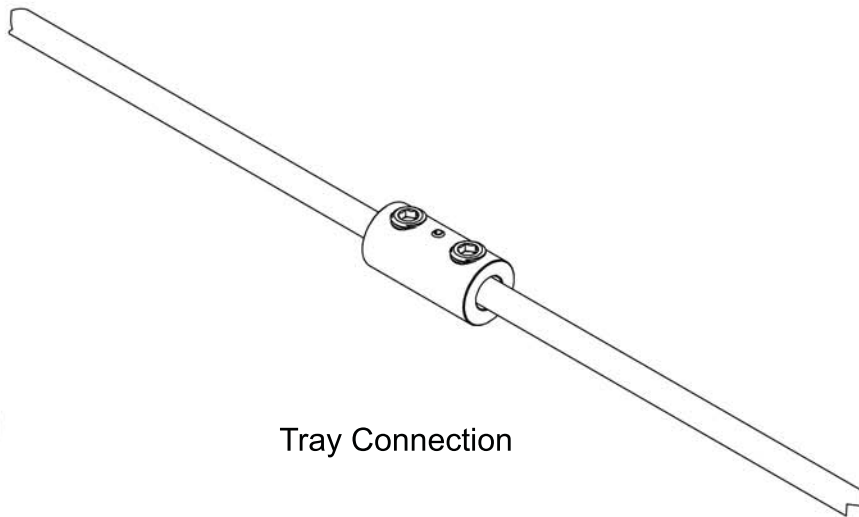

CB-12 Connector Bolt

Profile View

Tray Connection

Top View

3/8-24 SET SCREWS
(2 PLACES)

The CB-12 provides both a mechanical and electrical connection when joining the tray sections to one another. One only CB-12 required per connection.